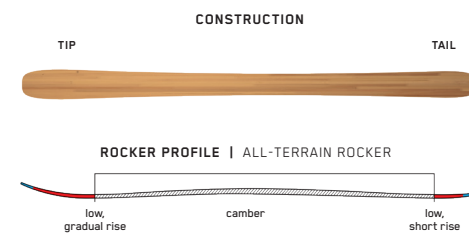

KEY FEATURES

Ti Y-Beam

SIZES (CM):	146, 152, 158, 164, 170
DIMENSIONS (MM):	130-89-114
ROCKER:	All-Terrain Rocker
RADIUS (M):	13.1 @ 164
CORE:	Aspen Veneer

MINDBENDER 90C W

The Mindbender 90C W is for intermediate to advanced skiers looking for a lightweight option that's comfortable going beyond the groomers. Built with our Spectral Braid technology and All-Terrain Rocker profile, this is a lively, agile freeride solution for women that inspires confidence anywhere on the mountain.

KEY FEATURES

Spectral Braid, Carbon Boost, Slantwall

SIZES (CM):	149, 156, 163, 170
DIMENSIONS (MM):	127-90-113
ROCKER:	All-Terrain Rocker
RADIUS (M):	14.5 @ 163
CORE:	Aspen Veneer

MINDBENDER 85 W

Designed for intermediate female skiers looking to get off the groomers and into more adventurous terrain, the Mindbender 85 W provides an agile, forgiving platform that excels in a variety of conditions. Sharing the same lightweight Aspen Veneer core and All-Terrain Rocker profile as some of its bigger sisters, this ski is also available in shorter lengths for smaller skiers.

KEY FEATURES

Slantwall

SIZES (CM):	149, 156, 163, 170
DIMENSIONS (MM):	130-85-113
ROCKER:	All-Terrain Rocker
RADIUS (M):	12.1 @ 163
CORE:	Aspen Veneer

ALL-NEW DISRUPTION Ti²

Looking to turn the mountain into your personal GS course? You've come to the right place. The Disruption Ti² is a no-holds-barred, stable-as-a-rock speed demon that doesn't know the meaning of second place. Dark Matter Damping, a long turn radius, and our new Ti² I-Beam construction - with twice as much metal as our Disruption MTi - combine to make this the most damp, stable piste ski we've ever built. Buckle your seatbelt - these monsters have the need. The need for speed.