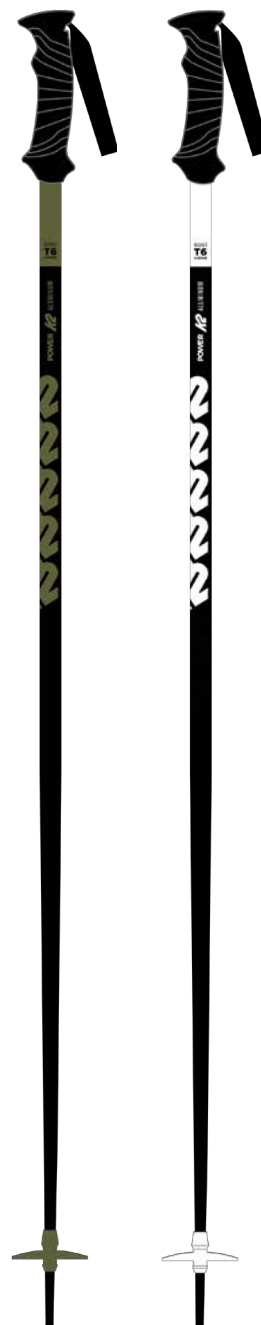

KEY FEATURES

Nesting Baskets

GRIP:	Performance Rubber
SHAFT:	18mm Aluminum
BASKET:	60mm Performance
SIZES (CM):	110, 115, 120, 125, 130, 135
COLORS:	Green, White

STYLE CARBON

Harnessing the comfort and customization of our Ripcord grip, the Style Carbon offers a featherweight feel and full-carbon shaft for female skiers who demand the best from their gear. Understated styling, lightweight performance, and the durability to last for seasons of use. Available in shorter lengths for smaller skiers.