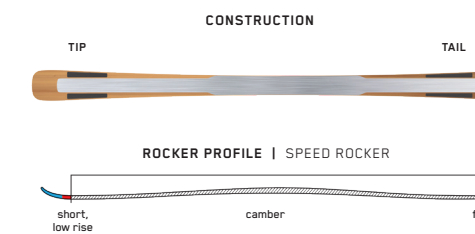

KEY FEATURES

Dark Matter Damping, Ti I-Beam, Powerwall

SIZES (CM):	155, 160, 165, 170
DIMENSIONS (MM):	125-72-107
ROCKER:	Speed Rocker
RADIUS (M):	13.6 @ 165
CORE:	Aspen Veneer
BINDING:	Marker MXC 12 TCx light Quikclik

DISRUPTION SC

It's time to start railing turns like you've always imagined. The Disruption SC's carbon I-Beam construction makes it more forgiving than its metal-laden siblings, while still delivering razor-sharp edge control and a smooth ride on the firmest of hardpack. Stepping up to a more specialized piste ski has never been more inviting.