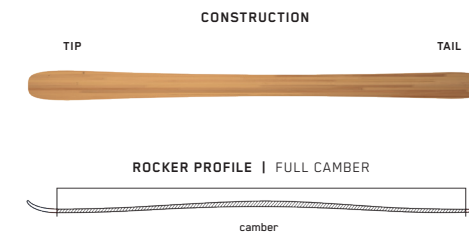

SIZES (CM):	153, 163, 173
DIMENSIONS (MM):	97-66-82
ROCKER:	Full camber
RADIUS (M):	N/A
CORE:	Fir/Aspen

FATTY

It's impossible to step into these bad boys and not have a good time. They're 88 centimeters of pure shred potential. Park tricks? Only limited by your imagination. Hard-charging big mountain? Hell yeah. There are two types of people in the world: those who have Fatties and those who need them. Decide which one you wanna be, because it's time to party.