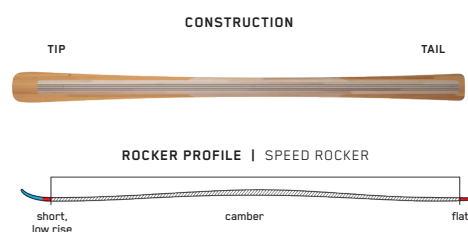

KEY FEATURES

Carbon I-Beam, Hybritech

SIZES (CM):	142, 149, 156, 163
DIMENSIONS (MM):	126-76-110
ROCKER:	Speed Rocker
RADIUS (M):	11.8 @ 156
CORE:	Aspen Light
BINDING:	Marker ER3 10 Compact Quikclik

DISRUPTION 76 W

These smooth performers have all the tech a female skier could need to start carving harder and gain confidence going faster. Headlined by our I-Beam construction, Aspen Light core, and Speed Rocker profile, they'll be there to get you through it all, from the unexpectedly steep groomers to the afternoon crud. Enter the next chapter of your ski career with the Disruption 76 W