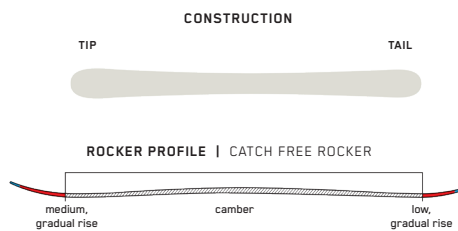

KEY FEATURES
Duracap

SIZES (CM):	76, 88, 100, 112, 124, 136
DIMENSIONS (MM):	96-70-86
ROCKER:	Catch Free Rocker
RADIUS (M):	9 @ 112
CORE:	Composite
BINDING:	Marker FDT 4.5, FDT 7.0