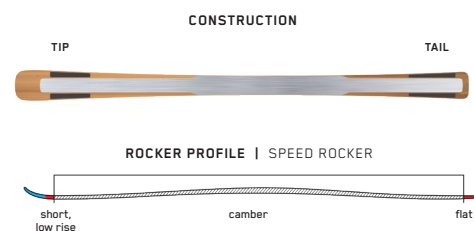

KEY FEATURES

Dark Matter Damping, Ti I-Beam, Powerwall

SIZES (CM):	156, 163, 170, 177, 184
DIMENSIONS (MM):	123-78-109
ROCKER:	Speed Rocker
RADIUS (M):	17.8 @ 177
CORE:	Aspen Veneer
BINDING:	Marker MXC 12 TCx light Quikclik

DISRUPTION 78C

Having high-tech older siblings has its advantages. The Disruption 78C benefits from hand-me-down technology that allows us to pack in features that put other skis in this price range to shame. An approachable waist width and the lightweight agility of our carbon I-Beam construction create a versatile ski that will let you hang with the best.