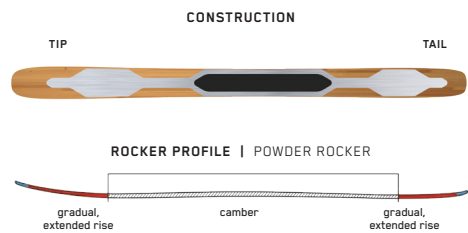

KEY FEATURES
HEX-Beam, Uni Directional Flax, Steadfast Base