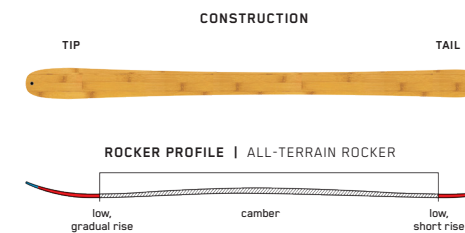

KEY FEATURES

Snophobic Topsheet

SIZES (CM):	146, 153, 160, 167, 174
DIMENSIONS (MM):	118-84-106
ROCKER:	All-Terrain Rocker
WEIGHT (G) / RADIUS (M):	1287 / 20 @ 174
CORE:	Paulownia Tour Light

WAYBACK 80

Featuring our balsa/paulownia Tour Ultra Light wood core, Ti Spyne construction for stability underfoot, and integrated race notches in the tip, the Wayback 80 is an ultra light tool optimized to get you uphill fast. If blistering traverses and ski mountaineering races sound like your idea of a good time, this is your dream ski.