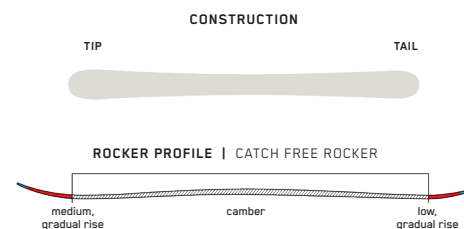

KEY FEATURES

Duracap

SIZES (CM):	76, 88, 100, 112, 124, 136
DIMENSIONS (MM):	96-70-86
ROCKER:	Catch Free Rocker
RADIUS (M):	9 @ 112
CORE:	Composite
BINDING:	Marker FDT 4.5, FDT 7.0

LUV BUG

Pass your love of skiing on to your little girl with the Luvbug. If your kiddo is ready to click into her very own pair of skis, you're in the right place. The Luvbug is purpose-built and sturdy with Catch Free Rocker and a composite core, so it will stand up to years of fun on the hill.