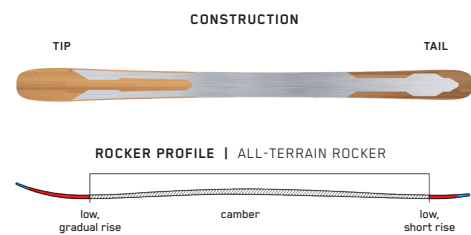

KEY FEATURES
Ti Y-Beam

SIZES (CM):	172, 179, 186, 193
DIMENSIONS (MM):	137-108-125
ROCKER:	All-Terrain Rocker
RADIUS (M):	22.8 @ 186
CORE:	Fir/Aspen

ALL-NEW MINDBENDER 99Ti

Quick edge to edge? Check. Surprising float in the soft stuff? Oh, you bet. The Mindbender 99Ti boasts the most well-rounded skill set among its peers thanks to a moderate waist width, Titanal Y-Beam construction, and our All-Terrain Rocker profile. Striking the perfect balance between agility and stability, this is the go-to ski for confident ripping all over the mountain.

KEY FEATURES
Ti Y-Beam

SIZES (CM):	166, 172, 178, 184, 190
DIMENSIONS (MM):	134-99-120
ROCKER:	All-Terrain Rocker
RADIUS (M):	19.6 @ 184
CORE:	Aspen Veneer

ALL-NEW MINDBENDER 89Ti

When soft snow is in short supply, turn to the Mindbender 89Ti. Although it's built with the same Titanal Y-Beam construction and All-Terrain Rocker profile as its other metal-reinforced Mindbender siblings, the 89Ti stands apart thanks to a narrower waist width. Resulting in a ski that has the precision edge hold you need to dominate the hardpack but is still wide enough for forays into the ungrooved.

KEY FEATURES
Ti Y-Beam

SIZES (CM):	164, 170, 176, 182, 188
DIMENSIONS (MM):	130-89-114
ROCKER:	All-Terrain Rocker
RADIUS (M):	16.6 @ 182
CORE:	Aspen Veneer

MINDBENDER 90C

Harnessing the same Spectral Braid technology featured in some of its wider brethren, the Mindbender 90C offers precise torsional rigidity with a high-energy vibe. Ideal for lighter skiers or those who don't need the stability and stiffness of a metal laminate ski, the Mindbender 90C's Aspen Veneer core and All-Terrain Rocker profile will deliver a fun, lively ride anywhere on the hill.