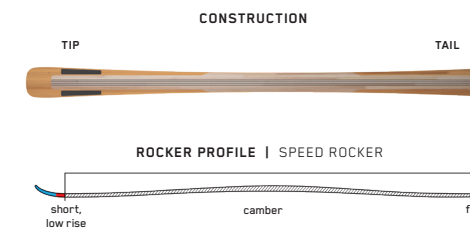

MAROON

KEY FEATURES

Dark Matter Damping, Carbon I-Beam, Powerwall

SIZES (CM):	156, 162, 168, 174
DIMENSIONS (MM):	126-73-108
ROCKER:	Speed Rocker
RADIUS (M):	15.2 @ 174
CORE:	Aspen Veneer
BINDING:	Marker M3 10 Compact Quikclik