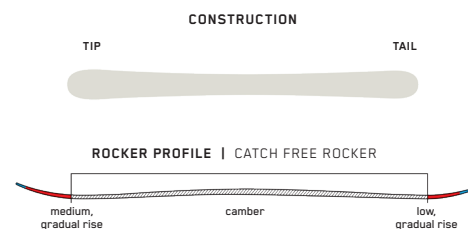

KEY FEATURES

Duracap

SIZES (CM):	109, 119, 129, 139
DIMENSIONS (MM):	97-72-93
ROCKER:	Catch Free Rocker
RADIUS (M):	8 @ 129
CORE:	Composite
BINDING:	Marker FDT 4.5, FDT 7.0

INDY

When your little guy is ready to click into his very first pair of skis, the Indy will have him grinning ear to ear. Catch Free Rocker provides an intuitive ski experience, ensuring even the youngest family member can catch the ski bug early on in life.