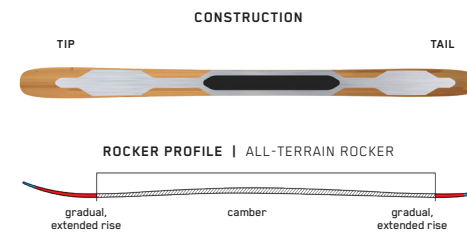

KEY FEATURES
HEX-Beam, Uni Directional Flax, Steadfast Base