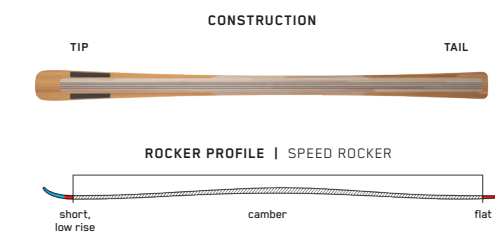

KEY FEATURES

Dark Matter Damping, Carbon I-Beam, Powerwall

SIZES (CM):	156, 162, 168, 174
DIMENSIONS (MM):	126-73-108
ROCKER:	Speed Rocker
RADIUS (M):	15.2 @ 174
CORE:	Aspen Veneer
BINDING:	Marker M3 11 Compact Quikclik