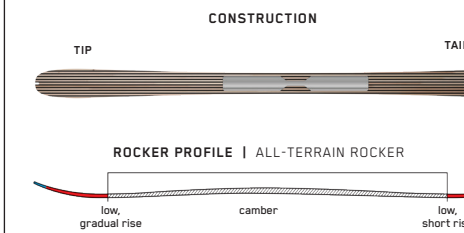

KEY FEATURES

Ti Spyne, Carbon Overdrive, Snophobic Topsheet

SIZES (CM):	163, 170, 177
DIMENSIONS (MM):	113-80-100
ROCKER:	All-Terrain Rocker
WEIGHT (G) / RADIUS (M):	968 / 18 @ 163
CORE:	Balsa/Paulownia Tour Ultra Light