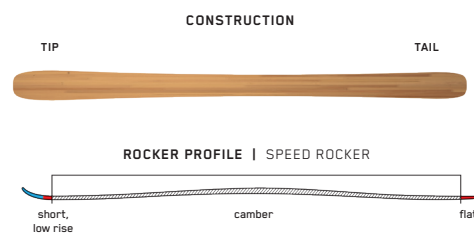

KEY FEATURES

Full Wood Core, Triaxial Braid

SIZES (CM):	134, 144, 154
DIMENSIONS (MM):	104-68-88
ROCKER:	Speed Rocker
RADIUS (M):	16 @ 144
CORE:	Aspen
BINDING:	Marker FDT 7.0

ALL-NEW WAYBACK JR

The Wayback Jr is the go-to tool for any grom looking to spend some time on the skin track. With a nimble Paulownia Tour Light core, versatile 84mm waist and All-Terrain Rocker this is a smaller version of our steadfast Wayback B4, built for the future trailblazer.