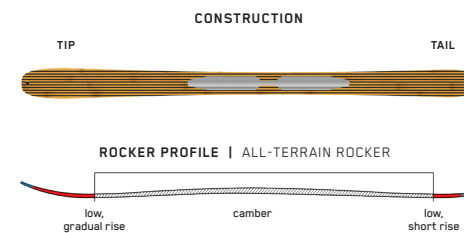

KEY FEATURES

Ti Spyne, Carbon Overdrive, Snophobic Topsheet

SIZES (CM):	160, 167, 174, 181
DIMENSIONS (MM):	121-88-109
ROCKER:	All-Terrain Rocker
WEIGHT (G) / RADIUS (M):	1270 / 20 @ 174
CORE:	Paulownia Tour Light

WAYBACK 84

With a Snophobic topsheet and an ultra light paulownia Tour Light core, the Wayback 84 is the reliable touring ski that won't break the bank. Whether you're crushing fitness laps at the resort or making your first moves into the backcountry, mount up the Wayback 84 and experience the mountains in a whole new way.