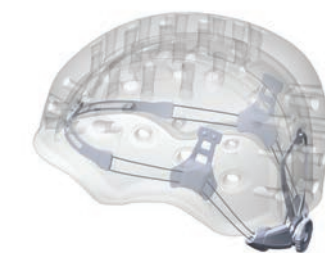

BOA® FIT SYSTEM