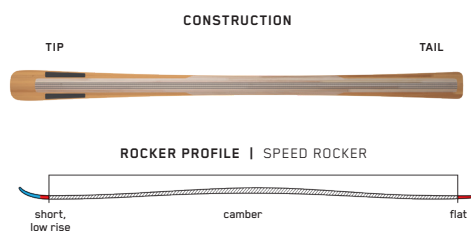

KEY FEATURES

Dark Matter Damping, Carbon I-Beam, Powerwall

SIZES (CM):	156, 163, 170, 177
DIMENSIONS (MM):	125-78-111
ROCKER:	Speed Rocker
RADIUS (M):	15.6 @ 170
CORE:	Aspen Veneer
BINDING:	Marker M3 11 Compact Quikclik

DISRUPTION 76X

There comes a time to step out of the rental line and experience the pride of ownership with your very own pair of skis. These smooth, versatile performers have all the tech you need, headlined by our I-Beam construction and Catch Free Rocker profile. Ditch the bunny hill and broaden your horizons with the Disruption 76X.