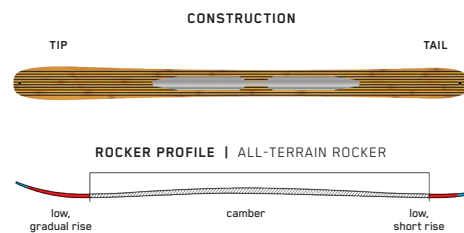

KEY FEATURES

Ti Spyne, Carbon Overdrive, Snophobic Topsheet

SIZES (CM):	172, 179, 186
DIMENSIONS (MM):	136-106-124
ROCKER:	All-Terrain Rocker
WEIGHT (G) / RADIUS (M):	1552 / 22 @ 179
CORE:	Paulownia Tour Light

WAYBACK 96

Strapped up with T3 Technology - that's metal-laden construction - the Wayback 96 offers uncompromised downhill capabilities in a super-light package. Whether you're on a multi-day hut trip or pushing out for a quick down patrol, the Wayback 96 offers the best stability-to-weight ratio on the market. Efficient on the way up, while still inspiring confidence on the way down.