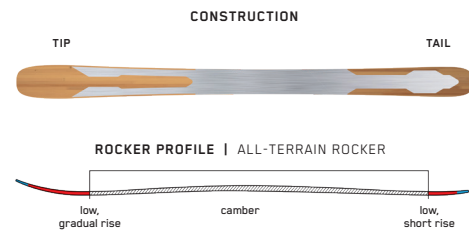

CARBON SPECTRAL BRAID

Spectral Braid™ is a first-of-its-kind variable-angle fiber reinforcement that allows for precision-tuned torsion and flex by altering the fiber orientation along the length of the ski. Skis with K2's Patented Spectral Braid™ have stability and control in spades while remaining extremely maneuverable.

KEY FEATURES

Spectral Braid, Carbon Boost, Slantwall

SIZES (CM):	165, 172, 179
DIMENSIONS (MM):	140-115-129
ROCKER:	Powder Rocker
RADIUS (M):	20.4 @ 172
CORE:	Maple/Aspen

MINDBENDER 106C W

Everyone needs a go-to ski that rips in every condition, and that's why we built the women's-specific Mindbender 106C W. Featuring a mid-fat waist, a lightweight Aspen Veneer wood core, and Spectral Braid technology, this ski is capable and nimble in variable snow, but when things get deep, lean in and hold on tight - you'll be in for one sweet ride.

KEY FEATURES

Spectral Braid, Carbon Boost, Slantwall

SIZES (CM):	159, 167, 175
DIMENSIONS (MM):	139-106-124
ROCKER:	All-Terrain Rocker
RADIUS (M):	15 @ 167
CORE:	Aspen Veneer

ALL-NEW MINDBENDER 99Ti W

The Mindbender 99Ti W is built for women who demand ultimate versatility from their freeride skis. Our Titanal Y-Beam construction keeps things damp and stable when speeds are high and conditions are choppy, while the All-Terrain Rocker profile and moderate waist width maintain quickness and agility when you find yourself in tight spots or technical terrain.

KEY FEATURES

Ti Y-Beam

SIZES (CM):	154, 160, 166, 172
DIMENSIONS (MM):	134-99-120
ROCKER:	All-Terrain Rocker
RADIUS (M):	15.4 @ 166
CORE:	Aspen Veneer

ALL-NEW MINDBENDER 89Ti W

The women's-specific Mindbender 89TiW is the perfect companion for when you're in the mood to rip, but soft snow isn't on the menu. Titanal Y-Beam construction provides confidence-inspiring stability and high-speed edge hold on firm snow, while the All-Terrain Rocker profile still gives you the freedom to explore off the beaten path.