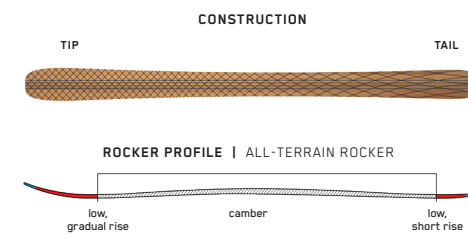

KEY FEATURES

Ti Y-Beam

SIZES (CM):	154, 160, 166, 172
DIMENSIONS (MM):	134-99-120
ROCKER:	All-Terrain Rocker
RADIUS (M):	15.4 @ 166
CORE:	Aspen Veneer

ALL-NEW MINDBENDER 89Ti W

The women's-specific Mindbender 89TiW is the perfect companion for when you're in the mood to rip, but soft snow isn't on the menu. Titanal Y-Beam construction provides confidence-inspiring stability and high-speed edge hold on firm snow, while the All-Terrain Rocker profile still gives you the freedom to explore off the beaten path.

KEY FEATURES

Ti Y-Beam

SIZES (CM):	146, 152, 158, 164, 170
DIMENSIONS (MM):	130-89-114
ROCKER:	All-Terrain Rocker
RADIUS (M):	13.1 @ 164
CORE:	Aspen Veneer

MINDBENDER 90C W

The Mindbender 90C W is for intermediate to advanced skiers looking for a lightweight option that's comfortable going beyond the groomers. Built with our Spectral Braid technology and All-Terrain Rocker profile, this is a lively, agile freeride solution for women that inspires confidence anywhere on the mountain.

KEY FEATURES

Spectral Braid, Carbon Boost, Slantwall

SIZES (CM):	149, 156, 163, 170
DIMENSIONS (MM):	127-90-113
ROCKER:	All-Terrain Rocker
RADIUS (M):	14.5 @ 163
CORE:	Aspen Veneer

MINDBENDER 85 W

Designed for intermediate female skiers looking to get off the groomers and into more adventurous terrain, the Mindbender 85 W provides an agile, forgiving platform that excels in a variety of conditions. Sharing the same lightweight Aspen Veneer core and All-Terrain Rocker profile as some of its bigger sisters, this ski is also available in shorter lengths for smaller skiers.