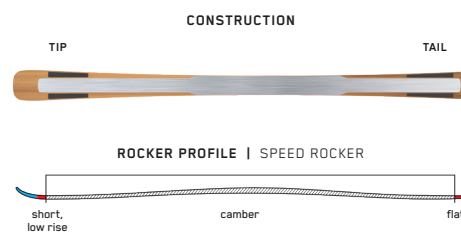

KEY FEATURES

Dark Matter Damping, Ti I-Beam, Powerwall

SIZES (CM):	165, 170, 175, 180
DIMENSIONS (MM):	118-74-104
ROCKER:	Speed Rocker
RADIUS (M):	18.1 @ 175
CORE:	Maple/Aspen
BINDING:	Marker MXCELL 12 TCx Quikclik

DISRUPTION STi

Perfect for the aggressive expert skier who commits to every turn and demands rock-solid edge hold when it counts. The Disruption STi employs a tight turn radius, Titanal I-Beam construction, and Dark Matter Damping to deliver a smooth, deflection-free feel that will elevate your game when conditions are firm and fast.