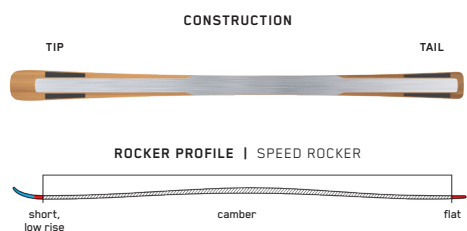

KEY FEATURES

Dark Matter Damping, Ti I-Beam, Powerwall

SIZES (CM):	163, 170, 177, 184
DIMENSIONS (MM):	125-82-111
ROCKER:	Speed Rocker
RADIUS (M):	18.4 @ 177
CORE:	Aspen Veneer
BINDING:	Marker MXCELL 12 TCx Quikclik

DISRUPTION 78Ti

Strung up with our revolutionary Dark Matter Damping and Titanal I-Beam construction, this ski can bend and arc like nothing you've ever experienced. From the firmness of first chair to the uncertainties of afternoon chop, the Disruption 78Ti will redefine your perception of versatile piste performance.