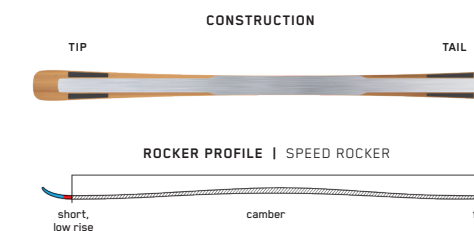

KEY FEATURES

Dark Matter Damping, Ti I-Beam, Powerwall

SIZES (CM):	146, 153, 160, 167
DIMENSIONS (MM):	115-72-103
ROCKER:	Speed Rocker
RADIUS (M):	14.7 @ 160
CORE:	Aspen Veneer
BINDING:	Marker ERC 11 TCx light Quikclik