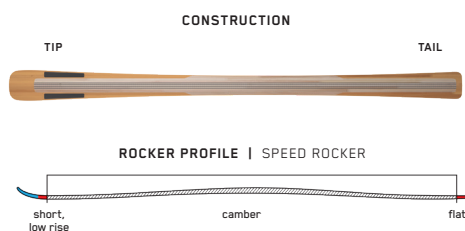

KEY FEATURES

Dark Matter Damping, Carbon I-Beam, Powerwall

SIZES (CM):	146, 153, 160, 167
DIMENSIONS (MM):	127-74-109
ROCKER:	Speed Rocker
RADIUS (M):	12.6 @ 160
CORE:	Aspen Veneer
BINDING:	Marker ER3 10 Compact Quikclik

DISRUPTION 81Ti W

Fast. Stable. Agile. Impossible, you say? Spin a lap on the Disruption 81Ti W you'll be singing a different tune. Thanks to our Dark Matter Damping and Titanal I-Beam construction, this women's-specific piste destroyer is damp and calm when railing groomers, but is versatile enough to blast through chop and chunder when conditions are less than ideal.