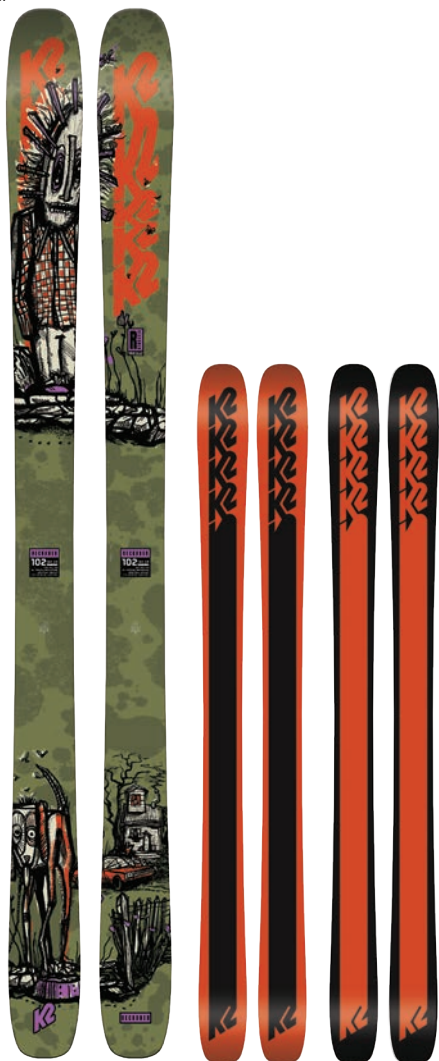

From the pow to the park and everywhere in between, the Reckoner 102 delivers thanks to its heavy freestyle influence. Featuring the same tech as its bigger brothers but with a more nimble waist width, this playful twin-tip is at home whipping cork threes off cat tracks, pivoting through tight east coast trees, or hunting for side hits on the groomers. Wherever you decide to take it, the Reckoner 102 has got your back.