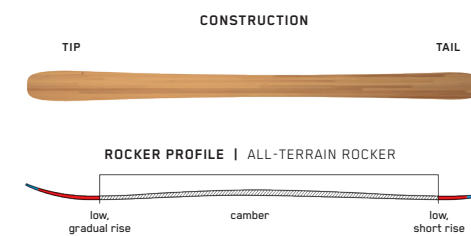

SIZES (CM):	156, 163, 170, 177
DIMENSIONS (MM):	130-85-113
ROCKER:	All-Terrain Rocker
RADIUS (M):	13.3 @ 170
CORE:	Aspen Veneer