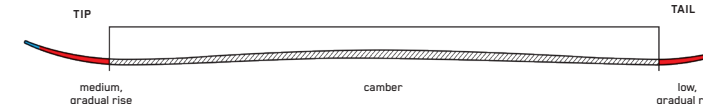

RENTAL
**BFC RX /
BFC W RX**

KEY FEATURES

Hands Free Entry, replaceable outsoles

FLEX RATING:	80 / 70
LAST WIDTH (MM):	103
SHELL MATERIAL:	TPU
CUFF MATERIAL:	Marfran
LINER:	Cushfit Comfort
STRAP:	30mm Velcro
OUTSOLE:	GripWalk or ISO 5355
SIZE RANGE:	24.5-30.5 / 23.5-27.5

VERDICT RENTAL

CONSTRUCTION:	Hard-Shell
VENTILATION:	Passive Channel
LINER:	Full Wrap
FIT SYSTEM:	K2dialed
WEIGHT (G):	470
SIZES:	S, M, L/XL
CERTIFICATIONS:	Snow Safety (F2040 + EN1077), Bike Safety (CPSC + EN1)

ENTITY RENTAL

CONSTRUCTION:	Hard-Shell
VENTILATION:	Passive Channel
LINER:	Full Wrap
FIT SYSTEM:	K2dialed
WEIGHT (G):	480
SIZES:	XS, S
CERTIFICATIONS:	Snow Safety (F2040 + EN1077), Bike Safety (CPSC + EN1)

SPEED RENTAL

GRIP:	Performance Rubber
SHAFT:	16mm Composite
BASKET:	60mm Performance
SIZES (CM):	110, 115, 120, 125, 130, 135
COLORS:	Black

JUNIOR RENTAL

GRIP:	Rubber
SHAFT:	16mm 6061 Aluminum
BASKET:	60mm Performance
SIZES (CM):	75, 80, 85, 90, 95, 100, 105
COLORS:	Black

SPROUT RENTAL

GRIP:	Rubber
SHAFT:	Adjustable Aluminum
BASKET:	50mm Performance
SIZES (CM):	Adjustable: 75-105
COLORS:	Black

SKI TECH

ROCKER

Once thought of as a powder-specific feature, K2 pioneered the use of rocker on all-mountain and piste skis, with the rest of the ski industry following in our footsteps. Today, almost all of our skis are built with rocker, with the height and length optimized on each model for maximum performance and enjoyment.

SPEED ROCKER - Short, low rise in the tip with camber throughout and a flat tail for quick turn initiation, precise steering, and maximum stability on groomed snow.

POWDER ROCKER - High and long rise in the tip, low camber underfoot, and a medium-height, long rise in the tail to maximize float in soft snow.