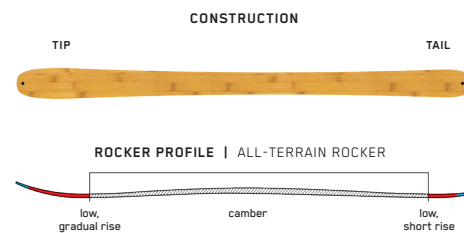

KEY FEATURES

Snophobic Topsheet

SIZES (CM):	153, 160, 167, 174, 181
DIMENSIONS (MM):	126-92-114
ROCKER:	All-Terrain Rocker
WEIGHT (G) / RADIUS (M):	1327g @ 174
CORE:	Paulownia Tour Light

WAYBACK 88

It's hard to believe something this light can still deliver on the descents. The Titanal-reinforced Wayback 88 will change your opinion of featherweight touring skis. They can fly up the skin track with the best of 'em, yet inspire confidence when the snow is variable and the descents are steep. Why hike all that way if you're not gonna have fun on the way down?