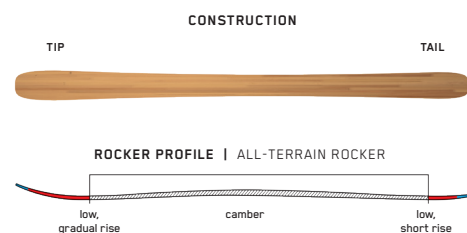

KEY FEATURES
Duracap

SIZES (CM):	88
DIMENSIONS (MM):	112-85-99
ROCKER:	Full camber
RADIUS (M):	N/A
CORE:	Composite
BINDING:	Integrated

SPECIALTY

MINDBENDER TEAM

The Mindbender Team is the go-to tool for young guns who are looking to hang with the big dogs on serious freeride terrain. With a responsive Aspen Veneer core and versatile All-Terrain Rocker, this is no watered-down kids' ski - these planks are a smaller version of our legendary Mindbender adult skis and they're built to blast.

KEY FEATURES

Hybritech, Tapered Tip/Tail

SIZES (CM):	145, 155, 165
DIMENSIONS (MM):	127-98-116
ROCKER:	All-Terrain Rocker
RADIUS (M):	14.3 @ 153
CORE:	Aspen Veneer

MINDBENDER JR

For the little grom with big-mountain dreams, step into the Mindbender Jr. With a full wood core, quick edge-to-edge feel, and the same look as our award-winning Mindbender adult freeride skis, these boards are the ideal launch pad for young skiers with lofty aspirations.