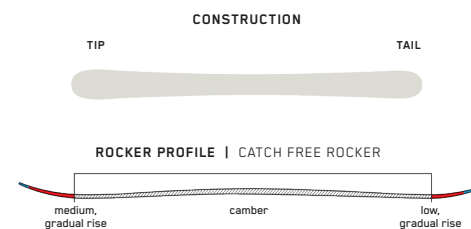

KEY FEATURES

Duracap

SIZES (CM):	109, 119, 129, 139
DIMENSIONS (MM):	97-72-93
ROCKER:	Catch Free Rocker
RADIUS (M):	8 @ 129
CORE:	Composite
BINDING:	Marker FDT 4.5, FDT 7.0

MISSY

Your little girl has outgrown those rental skis and is ready for a pair of her own. Featuring Duracap construction and a lightweight composite core, the Missy won't hold her back as her she builds her skills and confidence.