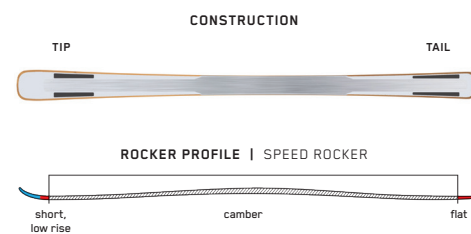

KEY FEATURES

Dark Matter Damping, Ti² I-Beam, World Cup Piston Plate

SIZES (CM):	177, 182, 187
DIMENSIONS (MM):	111-71-96
ROCKER:	Speed Rocker
RADIUS (M):	22.3 @ 182
CORE:	Aspen Veneer
BINDING:	Marker XCOMP 16

DISRUPTION MTi

The Disruption MTi is an aggressive ski designed for experts who wanna go fast. A medium-length turn radius, Titanal I-Beam construction, and Dark Matter Damping combine for precise edge hold and a smooth ride that inspire confidence when your primary concern is maxing out the speedometer on the corduroy.