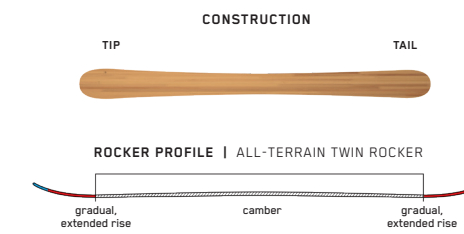

KEY FEATURES

Full Wood Core, Duracap, Full Height Twin-Tip

SIZES (CM):	109, 119, 129, 139, 149
DIMENSIONS (MM):	102-75-96
ROCKER:	All-Terrain Twin Rocker
RADIUS (M):	10 @ 129
CORE:	Aspen
BINDING:	Marker FDT 4.5, FDT 7.0

DREAMWEAVER

Your little one hits every single side hit and jump in sight. She might even look up to the older girls ripping park laps and putting the boys to shame. If she's on a mission to learn 180s, slide boxes, and jib around the entire mountain, snag her a pair of Dreamweavers. With a durable cap construction and full wood core, she'll be developing the skills to be in podium contention sooner than you might think.