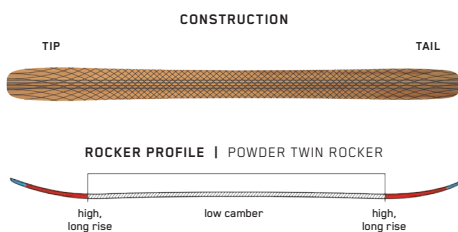

RECKONER

RECKONER 122

The Reckoner 122 is a dedicated powder twin-tip built to crush pillows, send cornices, and boost wind lips. A fir/aspen wood core combined with our patented Spectral Braid technology creates the perfect combination of surfy and stout, allowing this ski to bounce, pivot, and charge through the deepest snow without skipping a beat.

KEY FEATURES

Spectral Braid, Carbon Boost, TwinTech

SIZES (CM):	177, 184, 191
DIMENSIONS (MM):	144-122-136
ROCKER:	Powder Twin Rocker
RADIUS (M):	23.7 @ 184
CORE:	Fir/Aspen Double Barrel

RECKONER 112

You know that ski that can do it all? The one that slarves, slashes, jumps, and cuts? The one that can bounce pillows to the ground floor, hit jumps late into the afternoon sun, and charge through tracked-out pow? People say it doesn't exist, but we're here to tell you otherwise. The Reckoner 112 is all you need, no matter what the mountain throws at you.