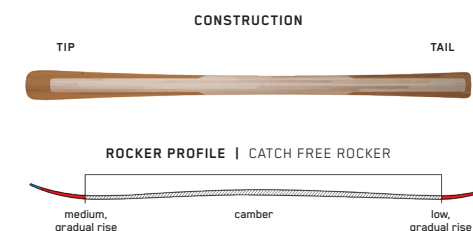

SIZES (CM):	156, 163, 170, 177
DIMENSIONS (MM):	126-76-110
ROCKER:	Catch Free Rocker
RADIUS (M):	14.4 @ 170
CORE:	Aspen Light
BINDING:	Marker M3 10 Compact Quikclik

DISRUPTION 76

Ski school is out for the winter and you're ready to explore the mountain on your own. The Disruption 76 is the ski that will take you everywhere with confidence. The nimble and forgiving design, featuring our Catch Free Rocker profile, will keep you smiling all day long as you continue to develop your skills and push your limits as a skier.