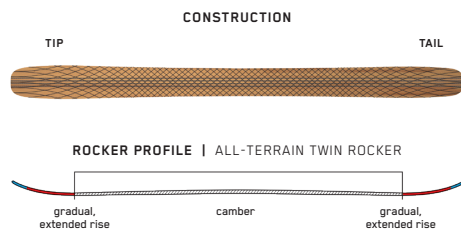

RECKONER

RECKONER 122

The Reckoner 122 is a dedicated powder twin-tip built to crush pillows, send cornices, and boost wind lips. A fir/aspen wood core combined with our patented Spectral Braid technology creates the perfect combination of surfy and stout, allowing this ski to bounce, pivot, and charge through the deepest snow without skipping a beat.

KEY FEATURES

Spectral Braid, Carbon Boost, TwinTech

SIZES (CM):	177, 184, 191
DIMENSIONS (MM):	144-122-136
ROCKER:	Powder Twin Rocker
RADIUS (M):	23.7 @ 184
CORE:	Fir/Aspen Double Barrel

RECKONER 112

You know that ski that can do it all? The one that slarves, slashes, jumps, and cuts? The one that can bounce pillows to the ground floor, hit jumps late into the afternoon sun, and charge through tracked-out pow? People say it doesn't exist, but we're here to tell you otherwise. The Reckoner 112 is all you need, no matter what the mountain throws at you.

KEY FEATURES

Spectral Braid, Carbon Boost, TwinTech

SIZES (CM):	170, 177, 184, 191
DIMENSIONS (MM):	136-112-127
ROCKER:	All-Terrain Twin Rocker
RADIUS (M):	22.9 @ 184
CORE:	Fir/Aspen Double Barrel

RECKONER 102