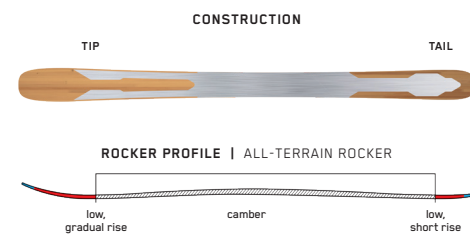

CARBON SPECTRAL BRAID

Spectral Braid™ is a first-of-its-kind variable-angle fiber reinforcement that allows for precision-tuned torsion and flex by altering the fiber orientation along the length of the ski. Skis with K2's Patented Spectral Braid™ have stability and control in spades while remaining extremely maneuverable.

KEY FEATURES
Spectral Braid, Carbon Boost, Slantwall

SIZES (CM):	179, 186, 193
DIMENSIONS (MM):	143-116-133
ROCKER:	Powder Rocker
RADIUS (M):	22.9 @ 186
CORE:	Maple/Paulownia

ALL-NEW MINDBENDER 108Ti

The Mindbender 108Ti delivers at any speed in any conditions. A mid-fat waist width, long turn radius, All-Terrain Rocker profile, and Titanal Y-Beam construction work together to create a stable, unflinching freeride ski that wants to be pushed. Whether the snow is soft, firm, chunky, or all of the above, you'll be ready to play through.

KEY FEATURES
Ti Y-Beam

SIZES (CM):	172, 179, 186, 193
DIMENSIONS (MM):	137-108-125
ROCKER:	All-Terrain Rocker
RADIUS (M):	22.8 @ 186
CORE:	Fir/Aspen

ALL-NEW MINDBENDER 99Ti

Quick edge to edge? Check. Surprising float in the soft stuff? Oh, you bet. The Mindbender 99Ti boasts the most well-rounded skill set among its peers thanks to a moderate waist width, Titanal Y-Beam construction, and our All-Terrain Rocker profile. Striking the perfect balance between agility and stability, this is the go-to ski for confident ripping all over the mountain.