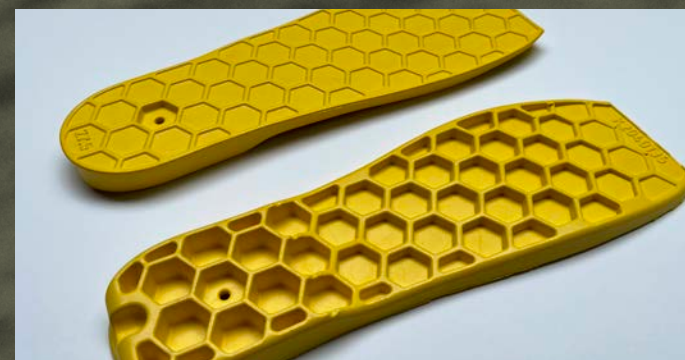

ALL NEW DISPATCH FREETOUR BOOTS FEATURING ULTRA DURABLE CUSTOMIZATION

Building on the performance of the Powerlite shell. The All-New Dispatch collection features a lightweight Powerlite Tour shell and adds in smart and proven freetour features that focus on lightweight durability, simplicity and customization.

- 60 DEGREE HIKING ROM
- 9-15 DEGREES OF FORWARD LEAN ADJUSTABILITY
- HONEYCOMB BOOTBOARD
- SWITCHBACK BUCKLES
- DYNAFIT TECH FITTING
- VIBRAM OUTSOLE

INTRODUCING

THE HONEYCOMB BOOTBOARD

STAY WARMER, LONGER.

The Honeycomb Bootboard was specifically designed to keep you warmer, longer. The innovative honeycomb design traps heat and insulates like a down jacket. Retains heat 15% better than traditional bootboard. Is Lightweight, customizable and boot-fitter friendly.

ALL-NEW DISPATCH PRO

Brand new for Fall 2022, the Dispatch Pro is an ergonomic boot that weighs in at just over 1500 grams. It boasts a Vibram sole, 60-degree range of motion walk mode, our new Tourfit BOA liner, and a full 130 flex rating that makes for one of the stiffest touring-specific boots on the market. Experience zero compromises in both downhill and uphill performance on your next big objective.