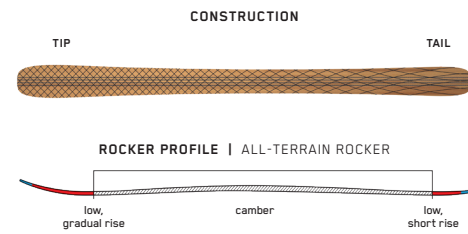

KEY FEATURES

Spectral Braid, Carbon Boost, Slantwall

SIZES (CM):	165, 172, 179
DIMENSIONS (MM):	140-115-129
ROCKER:	Powder Rocker
RADIUS (M):	20.4 @ 172
CORE:	Maple/Aspen

MINDBENDER 106C W

Everyone needs a go-to ski that rips in every condition, and that's why we built the women's-specific Mindbender 106C W. Featuring a mid-fat waist, a lightweight Aspen Veneer wood core, and Spectral Braid technology, this ski is capable and nimble in variable snow, but when things get deep, lean in and hold on tight - you'll be in for one sweet ride.

KEY FEATURES

Spectral Braid, Carbon Boost, Slantwall

SIZES (CM):	159, 167, 175
DIMENSIONS (MM):	139-106-124
ROCKER:	All-Terrain Rocker
RADIUS (M):	15 @ 167
CORE:	Aspen Veneer

ALL-NEW MINDBENDER 99Ti W

The Mindbender 99Ti W is built for women who demand ultimate versatility from their freeride skis. Our Titanal Y-Beam construction keeps things damp and stable when speeds are high and conditions are choppy, while the All-Terrain Rocker profile and moderate waist width maintain quickness and agility when you find yourself in tight spots or technical terrain.

KEY FEATURES

Ti Y-Beam

SIZES (CM):	154, 160, 166, 172
DIMENSIONS (MM):	134-99-120
ROCKER:	All-Terrain Rocker
RADIUS (M):	15.4 @ 166
CORE:	Aspen Veneer

ALL-NEW MINDBENDER 89Ti W

The women's-specific Mindbender 89TiW is the perfect companion for when you're in the mood to rip, but soft snow isn't on the menu. Titanal Y-Beam construction provides confidence-inspiring stability and high-speed edge hold on firm snow, while the All-Terrain Rocker profile still gives you the freedom to explore off the beaten path.