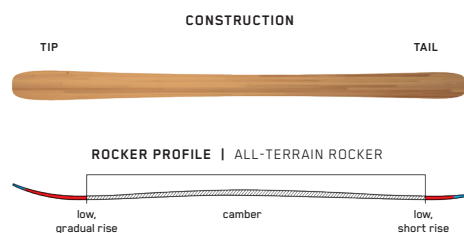

KEY FEATURES

Full Wood Core, Hybritech

SIZES (CM):	119, 129, 139, 149
DIMENSIONS (MM):	110-84-98
ROCKER:	All-Terrain Rocker
RADIUS (M):	12 @ 139
CORE:	Aspen
BINDING:	Marker FDT 4.5, FDT 7.0

DISRUPTION JR

Made for kids who know how to rail a turn. For those on the racecourse or chasing Mom and Dad on early-morning groomer missions, the Disruption Jr is the piste ski your little ripper needs.