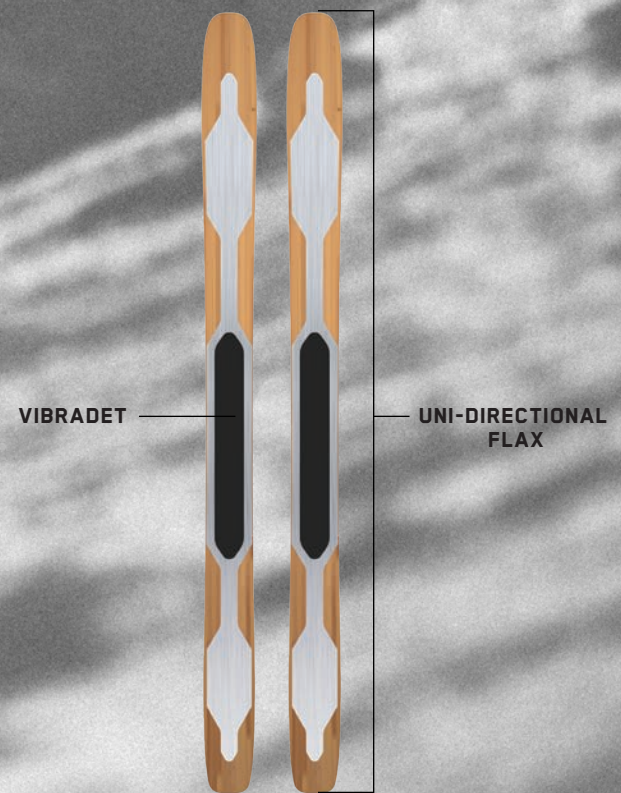

- Moves mass away from the mounting point toward the tip and tail of the ski to increase swing-weight and promote predictable turn initiation.
- Increases directional stability and tracking while maintaining power transmission

STEADFAST BASE- Glides Better, Longer

- Retains wax 9x longer than a high-end sintered base
- Improved wax adhesion, preventing skins from pulling wax from the base
- Requires 30% less energy to produce

UNI-DIRECTIONAL FLAX- Stability and Weight Savings

- Running Length of the Ski
 - Tip to Tail
- Dampness and Weigh Savings
 - Stable and Maneuverable
- High Performance with Low Environmental Impact

VIBRADET- Energy Absorption Under Foot

- Reduces vibrations between the ski/skier interface which enhances suspension and control
- Beneficial when paired with tech bindings
 - Adding Elasticity
 - Dampens Vibration Underfoot

DISPATCH

ALL-NEW
DISPATCH 120