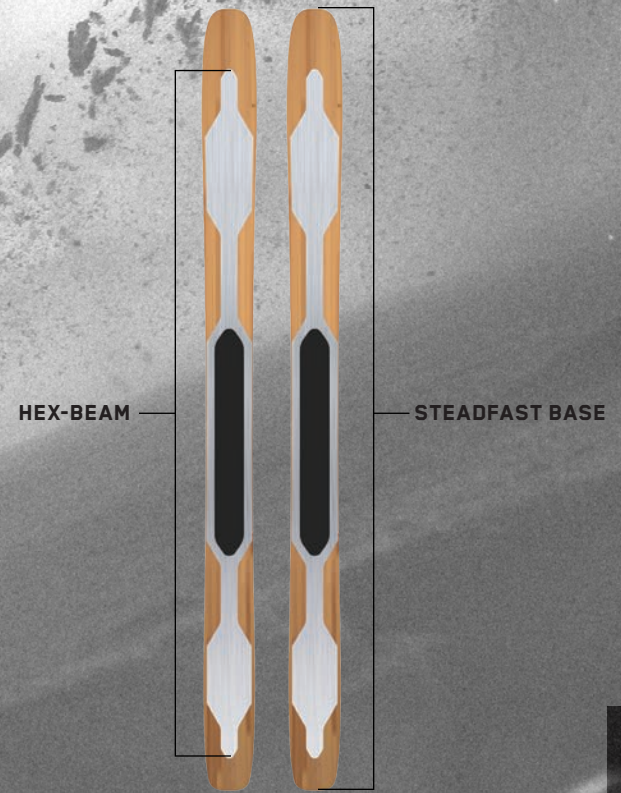

INTRODUCING THE ALL NEW DISPATCH COLLECTION

DISPATCH

A LIGHTWEIGHT, STABLE AND POWERFUL DESIGN SPECIFICALLY ENGINEERED FOR STEEP AND DEEP TERRAIN.

TECHNOLOGY: DISPATCH

HEX-BEAM- Improved Dampness and Directional Stability

- Moves mass away from the mounting point toward the tip and tail of the ski to increase swing-weight and promote predictable turn initiation.
- Increases directional stability and tracking while maintaining power transmission

STEADFAST BASE- Glides Better, Longer

- Retains wax 9x longer than a high-end sintered base
- Improved wax adhesion, preventing skins from pulling wax from the base
- Requires 30% less energy to produce

UNI-DIRECTIONAL FLAX- Stability and Weight Savings

- Running Length of the Ski
  - Tip to Tail
- Dampness and Weigh Savings
  - Stable and Maneuverable
- High Performance with Low Environmental Impact

VIBRADET- Energy Absorption Under Foot

- Reduces vibrations between the ski/skier interface which enhances suspension and control
- Beneficial when paired with tech bindings
  - Adding Elasticity
  - Dampens Vibration Underfoot