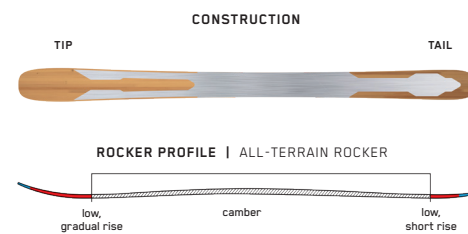

KEY FEATURES

Spectral Braid, Carbon Boost, Slantwall

SIZES (CM):	159, 167, 175
DIMENSIONS (MM):	139-106-124
ROCKER:	All-Terrain Rocker
RADIUS (M):	15 @ 167
CORE:	Aspen Veneer

ALL-NEW MINDBENDER 99Ti W

The Mindbender 99Ti W is built for women who demand ultimate versatility from their freeride skis. Our Titanal Y-Beam construction keeps things damp and stable when speeds are high and conditions are choppy, while the All-Terrain Rocker profile and moderate waist width maintain quickness and agility when you find yourself in tight spots or technical terrain.

KEY FEATURES

Ti Y-Beam

SIZES (CM):	154, 160, 166, 172
DIMENSIONS (MM):	134-99-120
ROCKER:	All-Terrain Rocker
RADIUS (M):	15.4 @ 166
CORE:	Aspen Veneer

ALL-NEW MINDBENDER 89Ti W

The women's-specific Mindbender 89TiW is the perfect companion for when you're in the mood to rip, but soft snow isn't on the menu. Titanal Y-Beam construction provides confidence-inspiring stability and high-speed edge hold on firm snow, while the All-Terrain Rocker profile still gives you the freedom to explore off the beaten path.

KEY FEATURES

Ti Y-Beam

SIZES (CM):	146, 152, 158, 164, 170
DIMENSIONS (MM):	130-89-114
ROCKER:	All-Terrain Rocker
RADIUS (M):	13.1 @ 164
CORE:	Aspen Veneer

MINDBENDER 90C W

The Mindbender 90C W is for intermediate to advanced skiers looking for a lightweight option that's comfortable going beyond the groomers. Built with our Spectral Braid technology and All-Terrain Rocker profile, this is a lively, agile freeride solution for women that inspires confidence anywhere on the mountain.