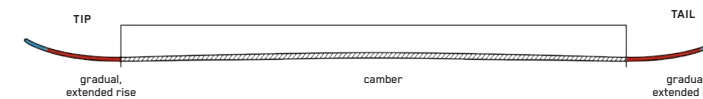

CATCH FREE ROCKER - Effortless turn initiation at slow to moderate speeds thanks to a medium-height, gradual rise in the tip and a low, gradual rise in the tail.