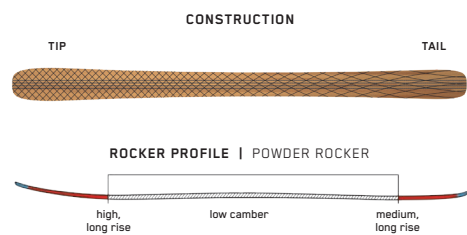

SIZES (CM):	179, 186, 193
DIMENSIONS (MM):	143-116-133
ROCKER:	Powder Rocker
RADIUS (M):	22.9 @ 186
CORE:	Maple/Paulownia

ALL-NEW MINDBENDER 108Ti

The Mindbender 108Ti delivers at any speed in any conditions. A mid-fat waist width, long turn radius, All-Terrain Rocker profile, and Titanal Y-Beam construction work together to create a stable, unflinching freeride ski that wants to be pushed. Whether the snow is soft, firm, chunky, or all of the above, you'll be ready to play through.