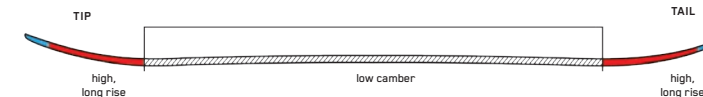

ALL-TERRAIN ROCKER - Gradual rise in the tip for great versatility in all conditions, with a low, short rise in the tail for added control in variable snow.