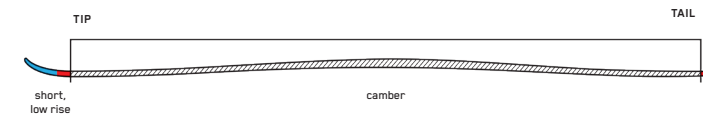

SKI TECH

ROCKER

Once thought of as a powder-specific feature, K2 pioneered the use of rocker on all-mountain and piste skis, with the rest of the ski industry following in our footsteps. Today, almost all of our skis are built with rocker, with the height and length optimized on each model for maximum performance and enjoyment.

SPEED ROCKER - Short, low rise in the tip with camber throughout and a flat tail for quick turn initiation, precise steering, and maximum stability on groomed snow.

POWDER ROCKER - High and long rise in the tip, low camber underfoot, and a medium-height, long rise in the tail to maximize float in soft snow.