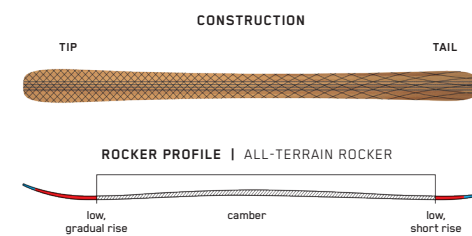

KEY FEATURES
Ti Y-Beam

SIZES (CM):	166, 172, 178, 184, 190
DIMENSIONS (MM):	134-99-120
ROCKER:	All-Terrain Rocker
RADIUS (M):	19.6 @ 184
CORE:	Aspen Veneer

ALL-NEW MINDBENDER 89Ti

When soft snow is in short supply, turn to the Mindbender 89Ti. Although it's built with the same Titanal Y-Beam construction and All-Terrain Rocker profile as its other metal-reinforced Mindbender siblings, the 89Ti stands apart thanks to a narrower waist width. Resulting in a ski that has the precision edge hold you need to dominate the hardpack but is still wide enough for forays into the ungrooved.

KEY FEATURES
Ti Y-Beam

SIZES (CM):	164, 170, 176, 182, 188
DIMENSIONS (MM):	130-89-114
ROCKER:	All-Terrain Rocker
RADIUS (M):	16.6 @ 182
CORE:	Aspen Veneer

MINDBENDER 90C

Harnessing the same Spectral Braid technology featured in some of its wider brethren, the Mindbender 90C offers precise torsional rigidity with a high-energy vibe. Ideal for lighter skiers or those who don't need the stability and stiffness of a metal laminate ski, the Mindbender 90C's Aspen Veneer core and All-Terrain Rocker profile will deliver a fun, lively ride anywhere on the hill.

KEY FEATURES
Spectral Braid, Carbon Boost, Slantwall

SIZES (CM):	156, 163, 170, 177
DIMENSIONS (MM):	127-90-113
ROCKER:	All-Terrain Rocker
RADIUS (M):	17.5 @ 177
CORE:	Aspen Veneer

MINDBENDER 85

The Mindbender 85 is an ideal ski for breaking out beyond the groomers. Lightweight, forgiving, and intuitive, its design inspires confidence in intermediates looking to bring their improving skills to new parts of the mountain. Also available in shorter lengths for smaller skiers.