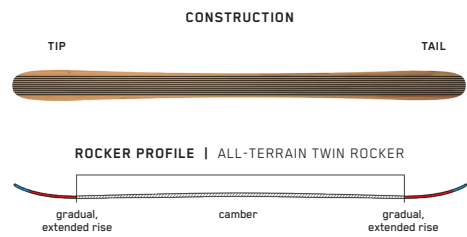

SIZES (CM):	149, 159, 169, 179
DIMENSIONS (MM):	116-88-110
ROCKER:	All-Terrain Twin Rocker
RADIUS (M):	19.5 @ 179
CORE:	Aspen

PON200N

Shane McConkey's energy and innovation changed skiing forever, and his legacy lives on in the innovative design of the Pon200n. Our Powder Rocker profile and a responsive fir/aspen wood core create an unsinkable ski for the deepest of days.