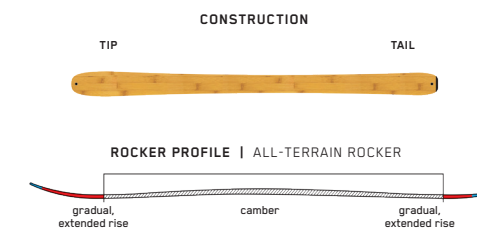

SIZES (CM):	126, 136, 146
DIMENSIONS (MM):	118-84-106
ROCKER:	All-Terrain Rocker
RADIUS (M):	11.2 @ 136
CORE:	Paulownia Tour Light

POACHER JR

Taking a cue from the full-size Poacher, the Poacher Jr offers the same freestyle stance and feel for young skiers dreaming of X Games podiums. Thanks to a poppy aspen wood core and durable cap construction, these skis are built for endless park laps, all season long.