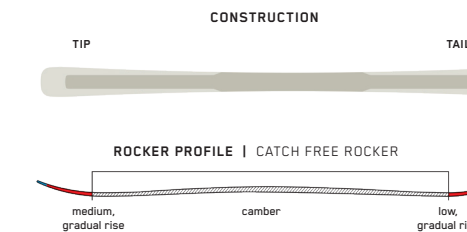

KEY FEATURES

I-Beam, Duracap

SIZES (CM):	142, 149, 156, 163
DIMENSIONS (MM):	125-75-109
ROCKER:	Catch Free Rocker
RADIUS (M):	11.8 @ 156
CORE:	Composite
BINDING:	Marker ERP 10 Quikclik, Marker ERP 10, flat