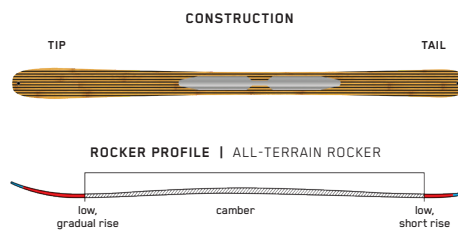

KEY FEATURES

Ti Spyne, Carbon Overdrive, Snophobic Topsheet