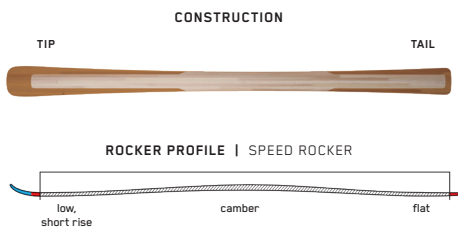

KEY FEATURES
I-Beam, Hybritech

SIZES (CM):	142, 149, 156, 163
DIMENSIONS (MM):	126-76-110
ROCKER:	Speed Rocker
RADIUS (M):	11.8 @ 156
CORE:	Aspen Light
BINDING:	Marker ER3 10 Compact Quiklik