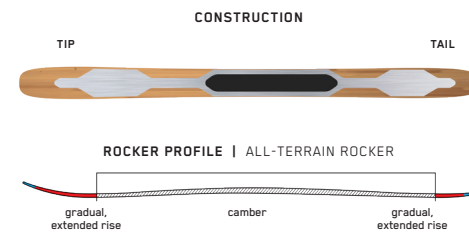

KEY FEATURES
HEX-Beam, Uni Directional Flax, Steadfast Base