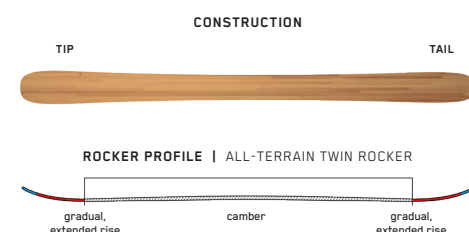

KEY FEATURES

Triaxial Braid, Hybritech

SIZES (CM):	149, 159, 169, 179
DIMENSIONS (MM):	124-92-114
ROCKER:	All-Terrain Twin Rocker
RADIUS (M):	16.9 @ 169
CORE:	Aspen Veneer
BINDING:	Marker M2 10 Quikclik, flat

RECKONER 92 W

The Reckoner 92 W is a women's-specific twin-tip built to confidently take you from the park, to the steeps, to the bumps, and back. Built with our All-Terrain Twin Rocker and a lively Aspen Veneer core, these skis are light on your feet and big on fun. Also available in shorter lengths for smaller skiers.