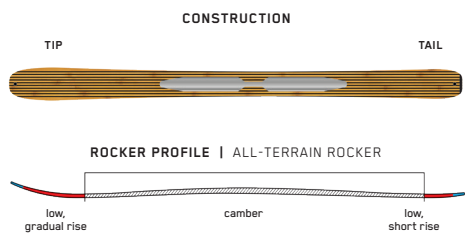

KEY FEATURES

Ti Spyne, Carbon Overdrive, Snophobic Topsheet

SIZES (CM):	170, 177, 184
DIMENSIONS (MM):	128-96-115
ROCKER:	All-Terrain Rocker
WEIGHT (G) / RADIUS (M):	1397 / 22 @ 177
CORE:	Paulownia Tour Light

ALL-NEW WAYBACK 92

Taking your first steps into the backcountry or simply looking for a touring setup that won't break the bank? The all-new Wayback 92 is the ski for you. Loaded with premium features like Snophobic topsheet and an ultra light paulownia Tour Light core. The Wayback 92 will change the way you approach the mountains.