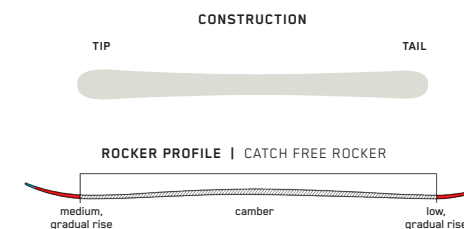

KEY FEATURES

Duracap