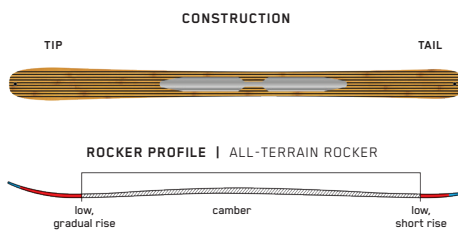

KEY FEATURES

Ti Spyne, Carbon Overdrive, Snophobic Topsheet