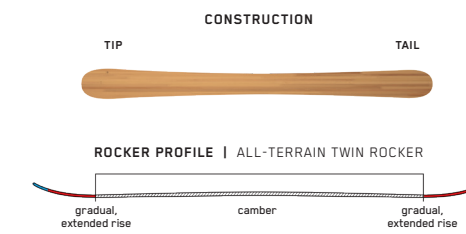

KEY FEATURES

Full Wood Core, Duracap, Full Height Twin-Tip

SIZES (CM):	109, 119, 129, 139, 149
DIMENSIONS (MM):	102-75-96
ROCKER:	All-Terrain Twin Rocker
RADIUS (M):	10 @ 129
CORE:	Aspen
BINDING:	Marker FDT 4.5, FDT 7.0