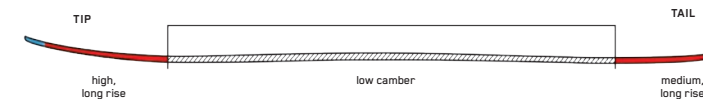

POWDER TWIN ROCKER - High and long rise in both the tip and tail for maximum float in soft snow.