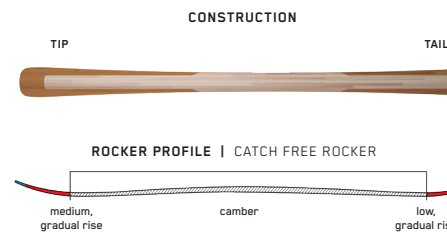

KEY FEATURES

I-Beam, Hybritech

SIZES (CM):	142, 149, 156, 163
DIMENSIONS (MM):	126-76-110
ROCKER:	Catch Free Rocker
RADIUS (M):	11.8 @ 156
CORE:	Aspen Light
BINDING:	Marker ERP 10 Quikclik

DISRUPTION 75 W

When you're ready to explore the mountain on your own, the women's-specific Disruption 75 W is the ski that will take you everywhere with confidence. Its nimble and forgiving design, featuring a lightweight composite core and our Catch Free Rocker profile, will keep you smiling as you continue to develop your skills and push your limits as a skier.