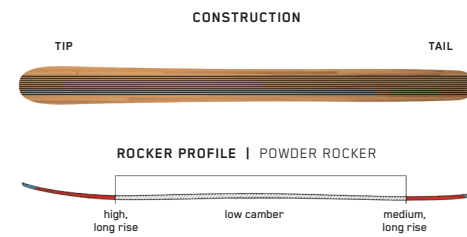

KEY FEATURES
Carbon Boost, TwinTech

SIZES (CM):	170, 177, 184
DIMENSIONS (MM):	124-96-118
ROCKER:	All-Terrain Twin Rocker
RADIUS (M):	19 @ 184
CORE:	Fir/Aspen Double Barrel

SIGHT

Whether your days on the hill involve lapping the park, hiking rails, or sessioning the pipe, the Sight's narrow waist and responsive feel inspire creativity and progression. Our Carbon Boost construction gives this ski the agility to satisfy any dedicated rail specialist who lives for technical tricks, and it's even available in shorter lengths for smaller skiers who are looking to make a big impact.

KEY FEATURES
Carbon Boost, TwinTech

SIZES (CM):	149, 159, 169, 179
DIMENSIONS (MM):	116-88-110
ROCKER:	All-Terrain Twin Rocker
RADIUS (M):	19.5 @ 179
CORE:	Aspen

PON200N

Shane McConkey's energy and innovation changed skiing forever, and his legacy lives on in the innovative design of the Pon200n. Our Powder Rocker profile and a responsive fir/aspen wood core create an unsinkable ski for the deepest of days.

KEY FEATURES
McConkey Design, Carbon Boost

SIZES (CM):	159, 169, 179, 189
DIMENSIONS (MM):	157-132-112
ROCKER:	Powder Rocker
RADIUS (M):	30 @ 179
CORE:	Fir/Aspen

244

Equally at home in a starting gate or lapping soft bumps under bluebird skies, the 244 is the precision mogul ski that will take your game to the next level. Stout, stiff, and built for competition, this ski's pedigree can be traced back to Jonny Moseley's Olympic gold in '98. These boards can bash with the best of 'em.