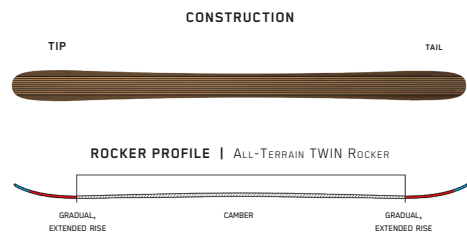

KEY FEATURES

Triaxial Braid, Hybritech

SIZES (CM):	149, 159, 169
DIMENSIONS (MM):	124-92-114
ROCKER:	All-Terrain Twin Rocker
RADIUS (M):	14.6 @ 169
CORE:	Aspen Veneer

PARK & PIPE

MIDNIGHT

Formerly known as the MissConduct, this is the ski that has taken K2's female athletes to the top of freestyle skiing's most prestigious podiums. The Midnight's Carbon Boost construction and lightweight aspen wood core deliver pop for days, while the sturdy TwinTech sidewalls provide the durability you need to lap the park until that new trick is locked down.

KEY FEATURES
Carbon Boost, TwinTech

SIZES (CM):	149, 159, 169
DIMENSIONS (MM):	116-88-110
ROCKER:	All-Terrain Twin Rocker
RADIUS (M):	14.5 @ 169
CORE:	Aspen

POACHER

A favorite among K2's freestyle athletes, the Poacher is a common sight atop X Games and Dew Tour podiums. While it excels in the spotlight of major contests, this park ski is burly enough to dominate the heaviest late-night street sessions. Built with our Carbon Boost construction and a fir/aspen wood core, these skis deliver with tons of pop off the lip and the stability you need to stomp those deep landings.

KEY FEATURES
Carbon Boost, TwinTech

SIZES (CM):	170, 177, 184
DIMENSIONS (MM):	124-96-118
ROCKER:	All-Terrain Twin Rocker
RADIUS (M):	19 @ 184
CORE:	Fir/Aspen Double Barrel

SIGHT

Whether your days on the hill involve lapping the park, hiking rails, or sessioning the pipe, the Sight's narrow waist and responsive feel inspire creativity and progression. Our Carbon Boost construction gives this ski the agility to satisfy any dedicated rail specialist who lives for technical tricks, and it's even available in shorter lengths for smaller skiers who are looking to make a big impact.