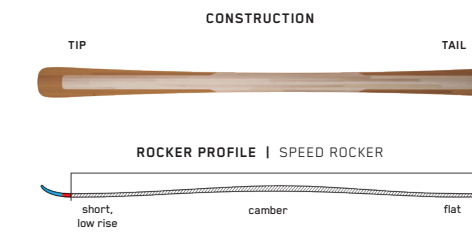

KEY FEATURES

I-Beam, Hybritch

SIZES (CM):	149, 156, 163, 170, 177
DIMENSIONS (MM):	126-76-110
ROCKER:	Speed Rocker
RADIUS (M):	14.4 @ 170
CORE:	Aspen Light
BINDING:	Marker M3 10 Compact Quikclik