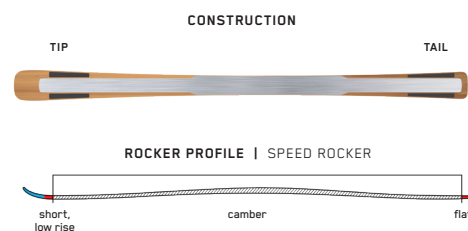

KEY FEATURES

Dark Matter Damping, Ti I-Beam, Powerwall

SIZES (CM):	146, 153, 160, 167
DIMENSIONS (MM):	124-81-110
ROCKER:	Speed Rocker
RADIUS (M):	14.8 @ 160
CORE:	Aspen Veneer
BINDING:	Marker ERC 11 TCx light Quikclik

DISRUPTION 78C W

Nimble and lively thanks to its carbon I-Beam construction, but still delivering the edge grip you need to arc some serious turns on the hardpack, the Disruption 78C W is the complete package. This women's-specific piste ski will keep you going from first chair to last thanks to its Dark Matter Damping technology and energetic feel.