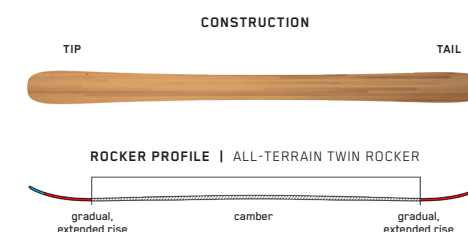

KEY FEATURES

Triaxial Braid, Hybritech