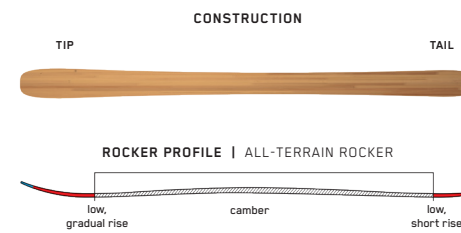

SIZES (CM):	149, 156, 163, 170, 177
DIMENSIONS (MM):	130-85-113
ROCKER:	All-Terrain Rocker
RADIUS (M):	12.1 @ 163
CORE:	Aspen Veneer
BINDING:	Marker Free Ten Quikclik

RENTAL DISRUPTION SPEED RX

KEY FEATURES