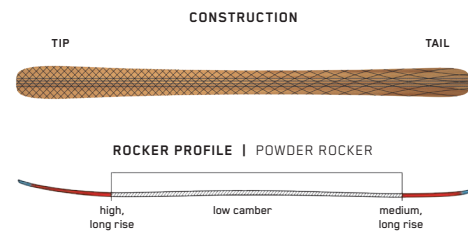

KEY FEATURES
Spectral Braid, Carbon Boost, Slantwall

SIZES (CM):	156, 163, 170, 177
DIMENSIONS (MM):	127-90-113
ROCKER:	All-Terrain Rocker
RADIUS (M):	17.5 @ 177
CORE:	Aspen Veneer

MINDBENDER 85

The Mindbender 85 is an ideal ski for breaking out beyond the groomers. Lightweight, forgiving, and intuitive, its design inspires confidence in intermediates looking to bring their improving skills to new parts of the mountain. Also available in shorter lengths for smaller skiers.

KEY FEATURES
Slantwall

SIZES (CM):	156, 163, 170, 177
DIMENSIONS (MM):	130-85-113
ROCKER:	All-Terrain Rocker
RADIUS (M):	13.3 @ 170
CORE:	Aspen Veneer

MINDBENDER 115C W

K2's female athletes led the way in perfecting this remarkably versatile powder crusher. We listened to specific feedback and accepted the challenge of delivering the fat ski they always wanted. We started with a lightweight Aspen Veneer core, then infused our Powder Rocker profile and Spectral Braid technology, all of which add up to a women's-specific ski that can take on anything from deep pow, wind buff, and chunder, and look damn good doing it.

KEY FEATURES

Spectral Braid, Carbon Boost, Slantwall

SIZES (CM):	165, 172, 179
DIMENSIONS (MM):	140-115-129
ROCKER:	Powder Rocker
RADIUS (M):	20.4 @ 172
CORE:	Maple/Aspen

MINDBENDER 106C W

Everyone needs a go-to ski that rips in every condition, and that's why we built the women's-specific Mindbender 106C W. Featuring a mid-fat waist, a lightweight Aspen Veneer wood core, and Spectral Braid technology, this ski is capable and nimble in variable snow, but when things get deep, lean in and hold on tight - you'll be in for one sweet ride.