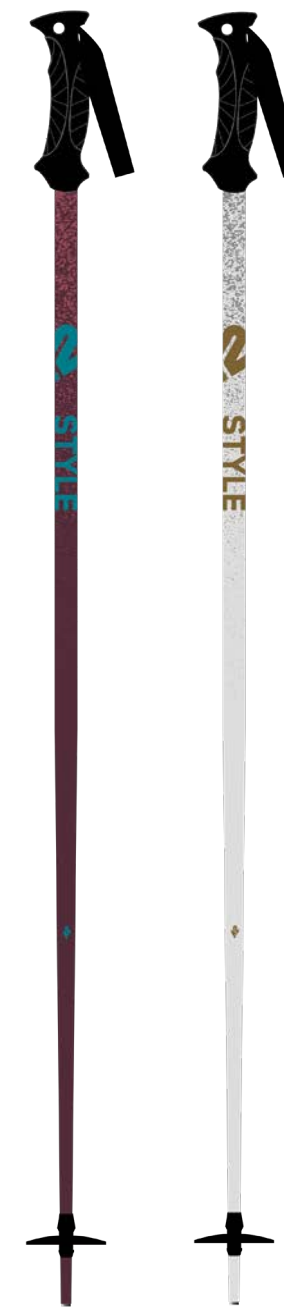

KEY FEATURES

100% Composite

GRIP:	Performance Rubber
SHAFT:	16mm Composite
BASKET:	60mm All Mountain
SIZES (CM):	105, 110, 115, 120
COLORS:	Burgandy, White