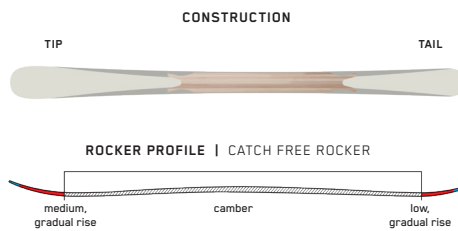

RENTAL
STRIKE

KEY FEATURES
Duracap

SIZES (CM):	124, 136, 142, 149, 156, 163, 170, 177
DIMENSIONS (MM):	115-75-106
ROCKER:	Catch Free Rocker
RADIUS (M):	15 @ 170
CORE:	Aspen Light
BINDING:	Marker M2 10 Quiklik