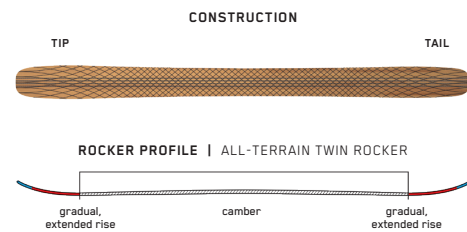

KEY FEATURES

Spectral Braid, Carbon Boost, TwinTech