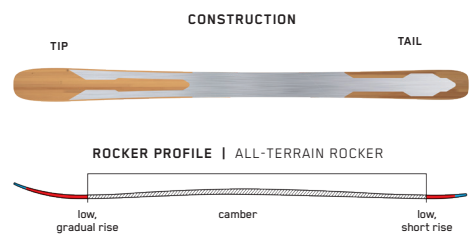

KEY FEATURES
Ti Y-Beam

SIZES (CM):	172, 179, 186, 193
DIMENSIONS (MM):	137-108-125
ROCKER:	All-Terrain Rocker
RADIUS (M):	22.8 @ 186
CORE:	Fir/Aspen

ALL-NEW MINDBENDER 99Ti

Quick edge to edge? Check. Surprising float in the soft stuff? Oh, you bet. The Mindbender 99Ti boasts the most well-rounded skill set among its peers thanks to a moderate waist width, Titanal Y-Beam construction, and our All-Terrain Rocker profile. Striking the perfect balance between agility and stability, this is the go-to ski for confident ripping all over the mountain.

KEY FEATURES
Ti Y-Beam

SIZES (CM):	166, 172, 178, 184, 190
DIMENSIONS (MM):	134-99-120
ROCKER:	All-Terrain Rocker
RADIUS (M):	19.6 @ 184
CORE:	Aspen Veneer

ALL-NEW MINDBENDER 89Ti

When soft snow is in short supply, turn to the Mindbender 89Ti. Although it's built with the same Titanal Y-Beam construction and All-Terrain Rocker profile as its other metal-reinforced Mindbender siblings, the 89Ti stands apart thanks to a narrower waist width. Resulting in a ski that has the precision edge hold you need to dominate the hardpack but is still wide enough for forays into the ungrooved.

KEY FEATURES
Ti Y-Beam

SIZES (CM):	164, 170, 176, 182, 188
DIMENSIONS (MM):	130-89-114
ROCKER:	All-Terrain Rocker
RADIUS (M):	16.6 @ 182
CORE:	Aspen Veneer

MINDBENDER 90C

Harnessing the same Spectral Braid technology featured in some of its wider brethren, the Mindbender 90C offers precise torsional rigidity with a high-energy vibe. Ideal for lighter skiers or those who don't need the stability and stiffness of a metal laminate ski, the Mindbender 90C's Aspen Veneer core and All-Terrain Rocker profile will deliver a fun, lively ride anywhere on the hill.