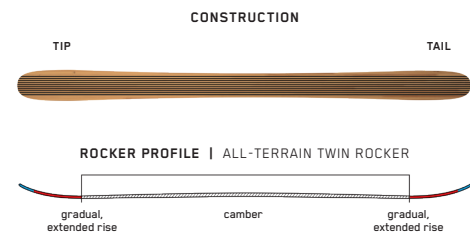

KEY FEATURES

Triaxial Braid, Hybritech

SIZES (CM):	149, 159, 169
DIMENSIONS (MM):	124-92-114
ROCKER:	All-Terrain Twin Rocker
RADIUS (M):	14.6 @ 169
CORE:	Aspen Veneer

PARK & PIPE

MIDNIGHT

Formerly known as the MissConduct, this is the ski that has taken K2's female athletes to the top of freestyle skiing's most prestigious podiums. The Midnight's Carbon Boost construction and lightweight aspen wood core deliver pop for days, while the sturdy TwinTech sidewalls provide the durability you need to lap the park until that new trick is locked down.

KEY FEATURES
Carbon Boost, TwinTech

SIZES (CM):	149, 159, 169
DIMENSIONS (MM):	116-88-110
ROCKER:	All-Terrain Twin Rocker
RADIUS (M):	14.5 @ 169
CORE:	Aspen

POACHER

A favorite among K2's freestyle athletes, the Poacher is a common sight atop X Games and Dew Tour podiums. While it excels in the spotlight of major contests, this park ski is burly enough to dominate the heaviest late-night street sessions. Built with our Carbon Boost construction and a fir/aspen wood core, these skis deliver with tons of pop off the lip and the stability you need to stomp those deep landings.