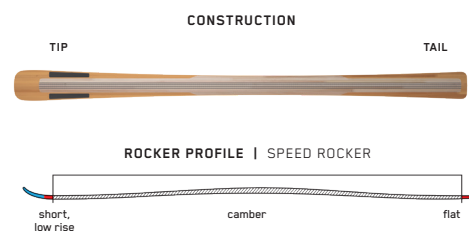

KEY FEATURES

Dark Matter Damping, Carbon I-Beam, Powerwall

SIZES (CM):	146, 153, 160, 167
DIMENSIONS (MM):	123-78-108
ROCKER:	Speed Rocker
RADIUS (M):	14.4 @ 160
CORE:	Aspen Veneer
BINDING:	Marker ER3 10 Compact Quikclik

DISRUPTION 76C W

Packed to the gills with features like our carbon I-Beam construction and Hybritech sidewalls, the Disruption 76C W is built for women who need a piste ski that is light underfoot and quick edge to edge. Its Aspen Light core is easy on the legs, forgiving at any speed, and energetic in the turns, letting you go strong on the piste all day long