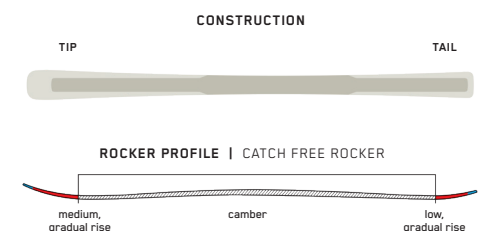

SIZES (CM):	156, 163, 170, 177
DIMENSIONS (MM):	126-76-110
ROCKER:	Catch Free Rocker
RADIUS (M):	14.4 @ 170
CORE:	Composite
BINDING:	Marker M2 10 Quikclik, Marker M2 10

DISRUPTION MTi W

Whether it's recreational league racing or early morning attacks on perfect corduroy, you need a women's-specific piste ski that's as aggressive as you are. There are no compromises here. Built with our top materials and technology like Dark Matter Damping and Titanal I-Beam construction, the Disruption MTi W delivers the speed and stability you need to ski the way you want.