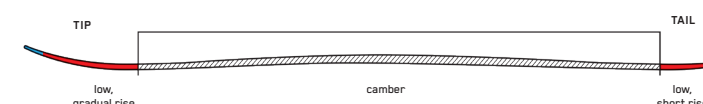

ALL-TERRAIN TWIN ROCKER - gradual, extended rise in the tip and tail for added versatility and control in all conditions.